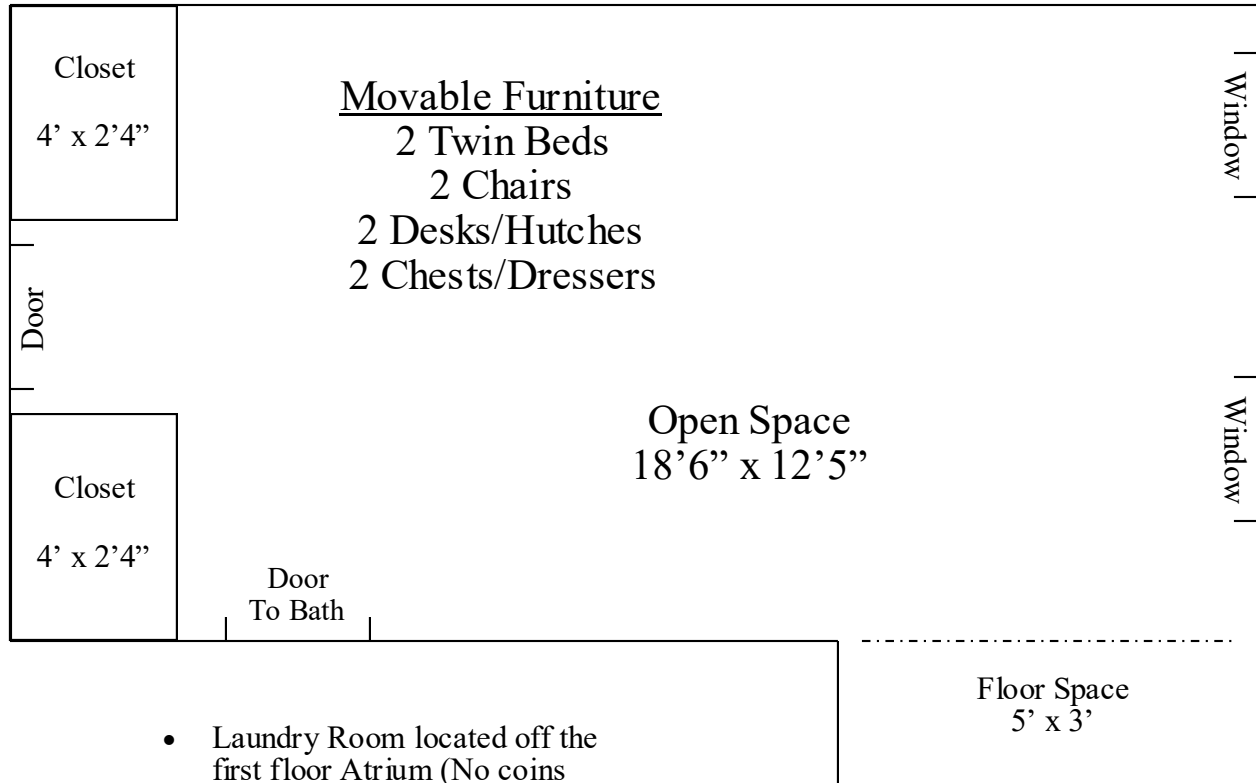

NEW SOUTH HALLWAY

- Laundry Room located off the first floor Atrium (No coins are required for operation).
- A kitchen and meeting/study spaces are located off the first floor Atrium.
- 1" Venetian mini-blinds are installed on each window.
- 2 computer jacks (LAN)
- Building has an elevator installed for use between floors.